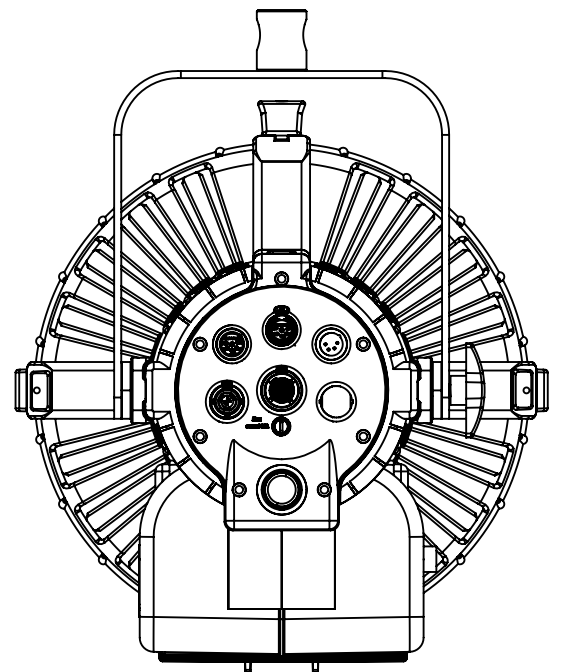

Technical Drawing