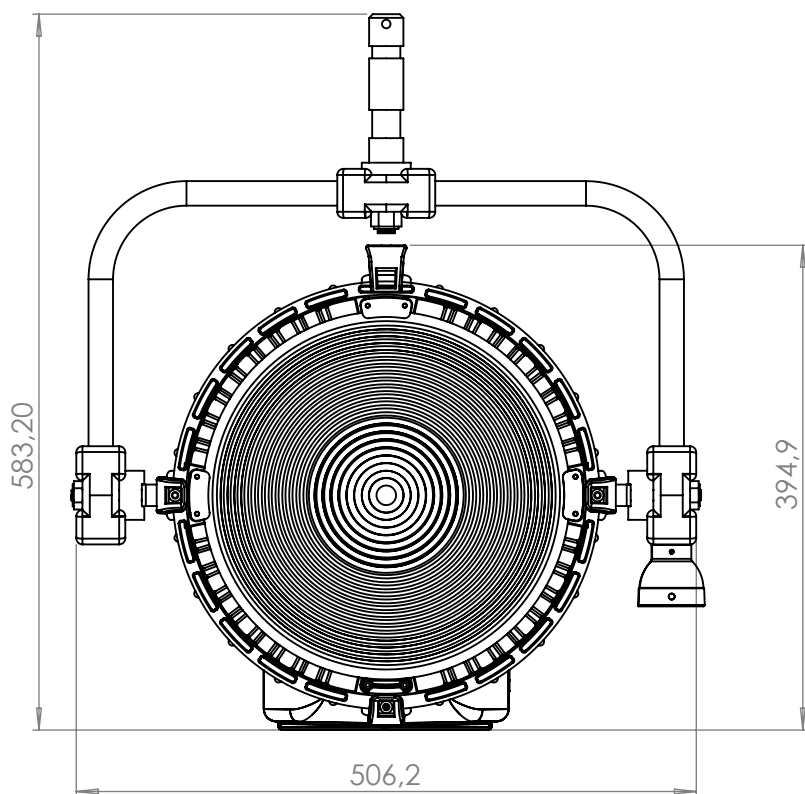

Pole operated yoke

Lupo
Made in Italy

Lupo srl - Via V. Sassi 28 Collegno (TO) - 10093 - Italy
Phone: +39 011 411 9919 / e-mail: contact@lupo.it
website: www.lupo.it