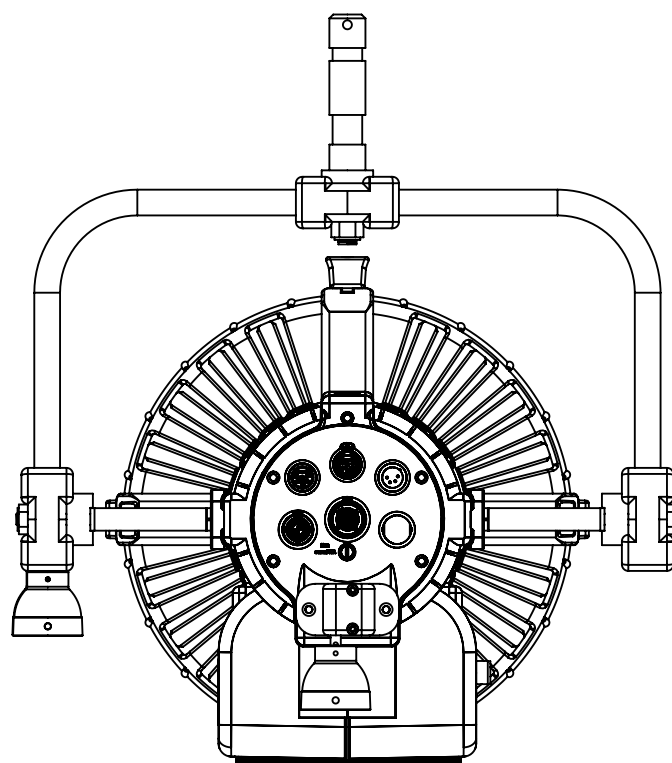

Pole operated yoke

Lupo
Made in Italy

Lupo srl - Via V. Sassi 28 Collegno (TO) - 10093 - Italy
Phone: +39 011 411 9919 / e-mail: contact@lupo.it
website: www.lupo.it