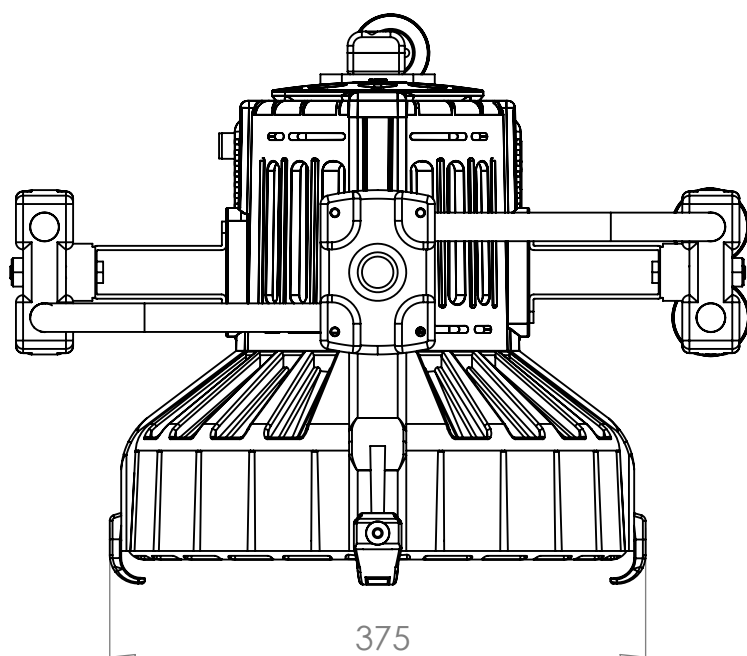

Pole operated yoke

Lupo
Made in Italy

Lupo srl - Via V. Sassi 28 Collegno (TO) - 10093 - Italy
Phone: +39 011 411 9919 / e-mail: contact@lupo.it
website: www.lupo.it