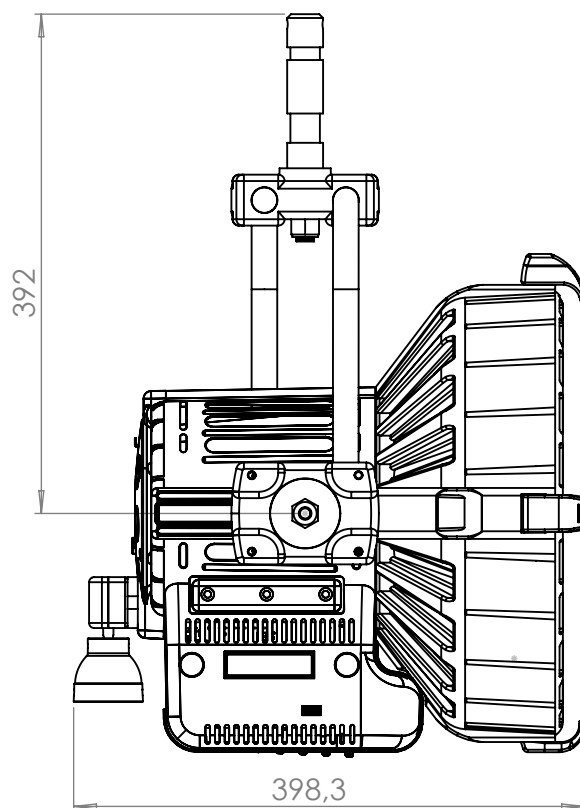

Pole operated yoke

Lupo
Made in Italy

Lupo srl - Via V. Sassi 28 Collegno (TO) - 10093 - Italy
Phone: +39 011 411 9919 / e-mail: contact@lupo.it
website: www.lupo.it