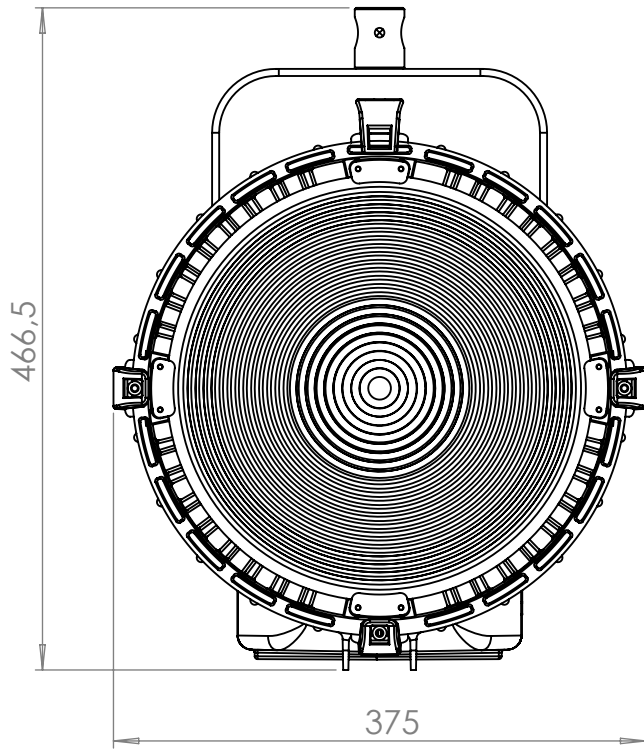

Technical Drawing