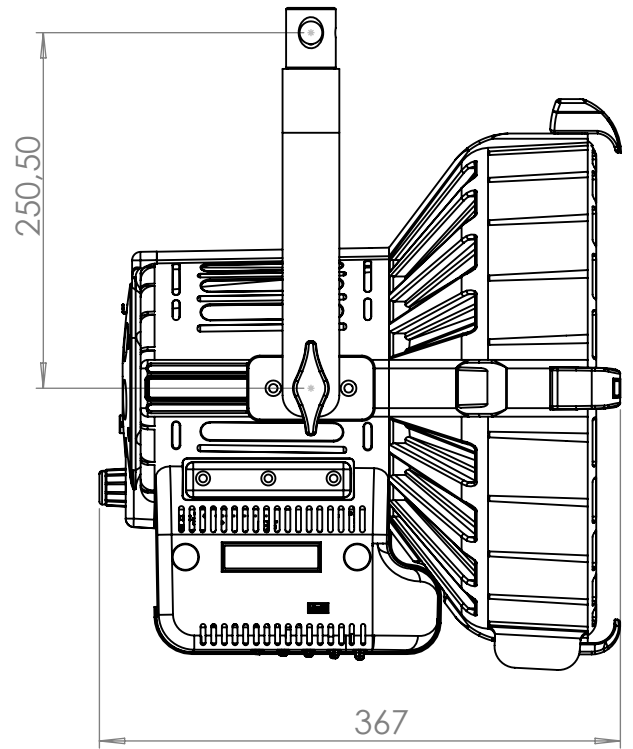

Technical Drawing